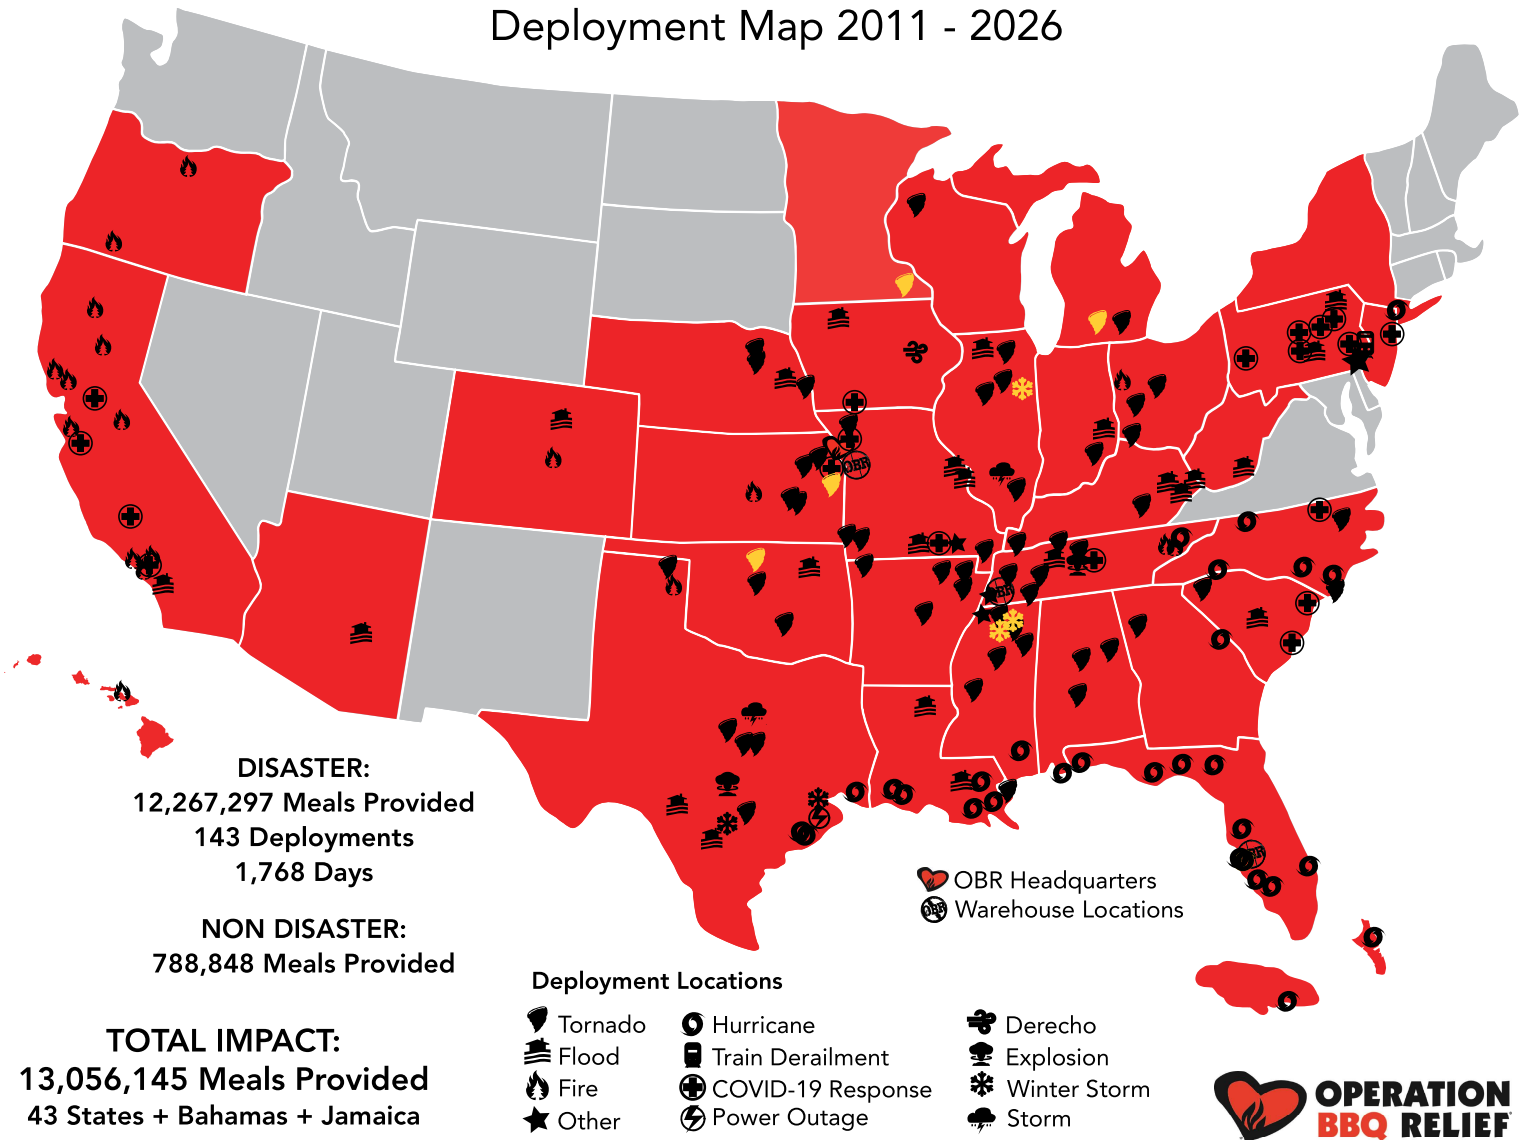

Operation BBQ Relief

Deployment Map 2011 - 2026

Operation BBQ Relief Deployments by Year

YEAR	# STATES	# DISASTERS	# MEALS	# DAYS
2026	6 States	7 Disasters	28,695	46
2025	8 States + Jamaica	12 Disasters	305,558	156
2024	12 States	21 Disasters	1,519,831	271
2023	8 States	11 Disasters	399,630	123
2022	6 States	6 Disasters	1,002,195	93
2021	8 States	7 Disasters	532,805	231
2020	16 States	15 Disasters	5,420,830	464
2019	8 States + Bahamas	10 Disasters	140,008	61
2018	9 States	10 Disasters	1,166,053	75
2017	6 States	8 Disasters	569,450	48
2016	6 States	7 Disasters	536,874	45
2015	5 States	7 Disasters	89,433	33
2014	3 States	6 Disasters	73,885	27
2013	6 States	4 Disasters	175,150	29
2012	10 States	10 Disasters	181,900	52
2011	2 States	2 Disasters	125,000	14