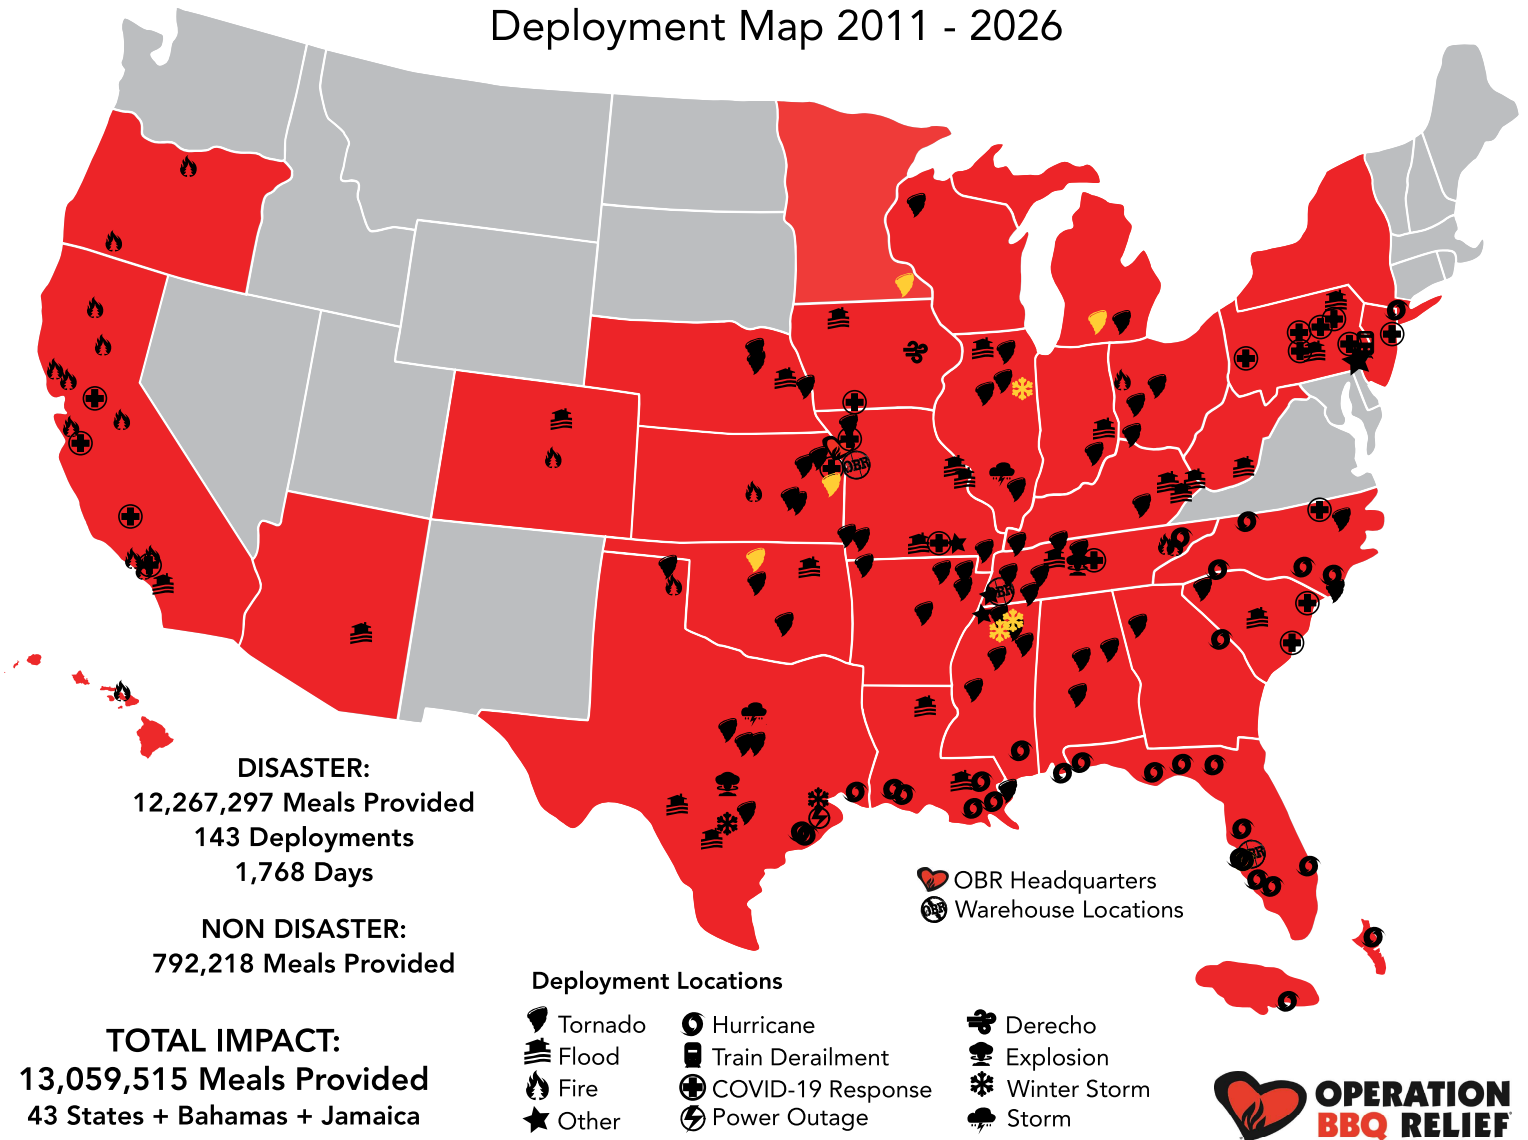

Operation BBQ Relief

Deployment Map 2011 - 2026

Operation BBQ Relief Deployments by Year

YEAR	# STATES	# DISASTERS	# MEALS	# DAYS
2026	6 States	7 Disasters	28,695	46
2025	8 States + Jamaica	12 Disasters	305,558	156
2024	12 States	21 Disasters	1,519,831	271
2023	8 States	11 Disasters	399,630	123
2022	6 States	6 Disasters	1,002,195	93
2021	8 States	7 Disasters	532,805	231
2020	16 States	15 Disasters	5,420,830	464
2019	8 States + Bahamas	10 Disasters	140,008	61
2018	9 States	10 Disasters	1,166,053	75
2017	6 States	8 Disasters	569,450	48
2016	6 States	7 Disasters	536,874	45
2015	5 States	7 Disasters	89,433	33
2014	3 States	6 Disasters	73,885	27
2013	6 States	4 Disasters	175,150	29
2012	10 States	10 Disasters	181,900	52
2011	2 States	2 Disasters	125,000	14