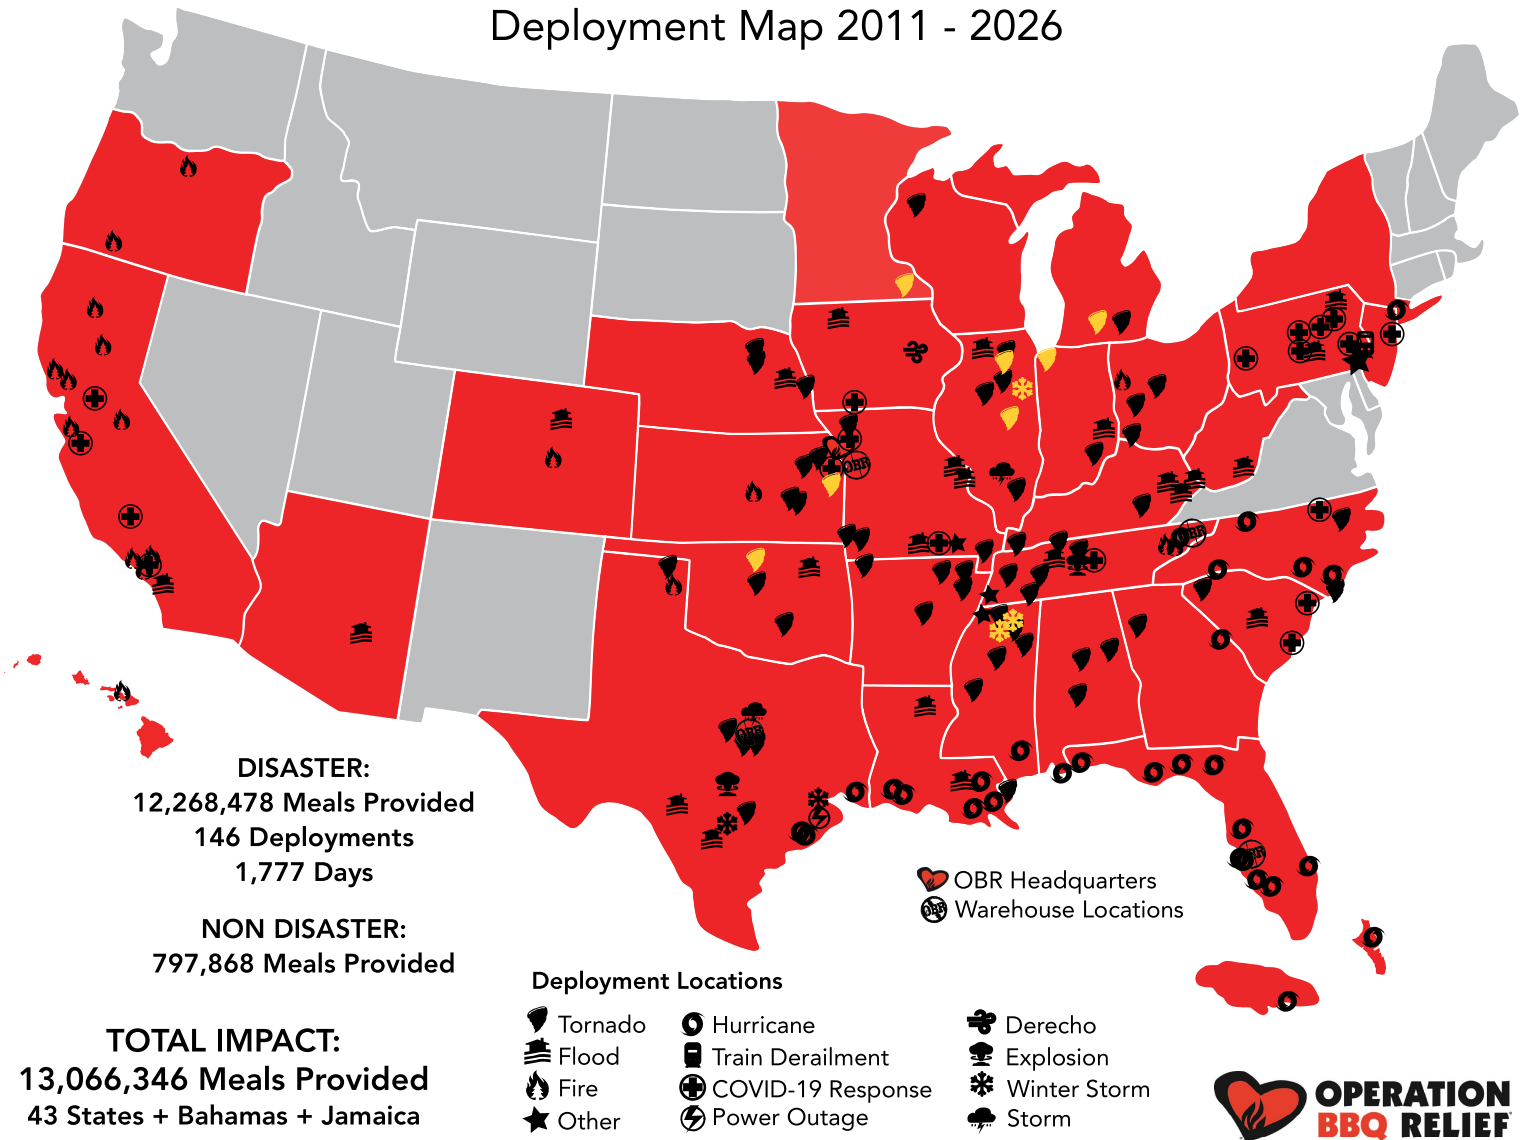

Operation BBQ Relief

Deployment Map 2011 - 2026

Operation BBQ Relief Deployments by Year

YEAR	# STATES	# DISASTERS	# MEALS	# DAYS
2026	7 States	10 Disasters	29,876	55
2025	8 States + Jamaica	12 Disasters	305,558	156
2024	12 States	21 Disasters	1,519,831	271
2023	8 States	11 Disasters	399,630	123
2022	6 States	6 Disasters	1,002,195	93
2021	8 States	7 Disasters	532,805	231
2020	16 States	15 Disasters	5,420,830	464
2019	8 States + Bahamas	10 Disasters	140,008	61
2018	9 States	10 Disasters	1,166,053	75
2017	6 States	8 Disasters	569,450	48
2016	6 States	7 Disasters	536,874	45
2015	5 States	7 Disasters	89,433	33
2014	3 States	6 Disasters	73,885	27
2013	6 States	4 Disasters	175,150	29
2012	10 States	10 Disasters	181,900	52
2011	2 States	2 Disasters	125,000	14